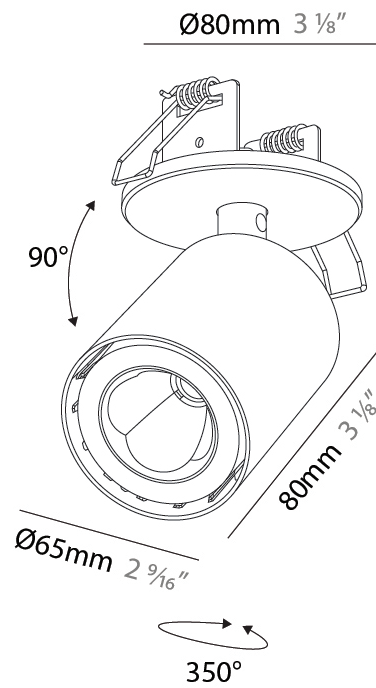

1. To build a product code in our configurator select the specify button on the base model # product page
2. To build a manual product code on this datasheet choose from the options listed below in blue font and add the suffix to the base model #

GENERAL

Series: Oiko Pro
Subseries: Oiko Pro In
Brand: Prolicht
Division: Architectural
Mounting Type: Surface
Mounting Location: Ceiling
Subcategory: Spots

PHYSICAL

Shape: Cylinder
Diameter (mm): 65
Diameter (in): 2 ⁹/₁₆
Height (mm): 120
Depth (mm): 50
Height (in): 4 ³/₄
Depth (in): 1 ¹⁵/₁₆
Light Distribution: Adjustable / Direct
Fixture Finish: SSR / BKV / CWI / CRY / HAB / UFT / ITA / RUA / FTG / MYG / LOD / PUS / FRO / FUP / KIA / POP / BLS / SPG / MEY / GOH / GUM / CHC / COM / ABZ / JAG / OBR / MOS / ROR
Fixture Material: Aluminum
Cut-out Measurements: 68mm / 2 11/16"

ELECTRICAL

Lamp Type: LED
Input Wattage (W): 19
Total Output Wattage (W): 17.3
Driver Included: No
Driver Location: Remote
Driver Type: Constant Current - Universal
Driver Class: Class 2
Input Voltage (V): 120 - 277
Constant Current (MA): 500

LED

Number of LEDs: 1
Color Temperature (°K): 2700 / 3000 / 3500 / 4000
Max. Delivered Lumen (lm): 1820 / 1829 / 1914 / 1932
Nominal Lumen (lm): 2040 / 2050 / 2146 / 2166
CRI: >90 CRI
Lamp Life (hrs): 50000

OPTICAL

Beam Angle: 62
Adjustability: Rotational 350°; Tilt 90°

RATINGS AND CERTIFICATIONS

Certified By: CSA Certified to UL and CSA Standards
IP rating: IP20