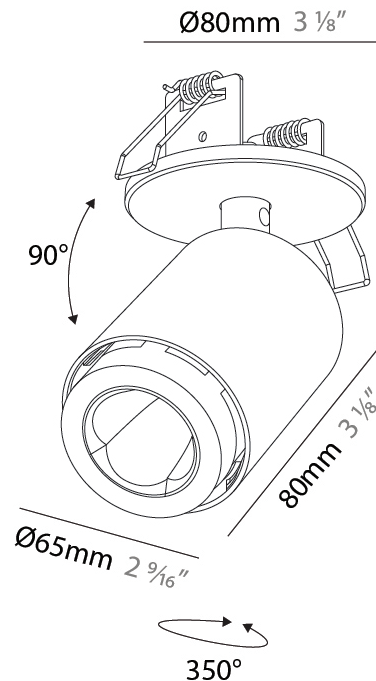

1. To build a product code in our configurator select the specify button on the base model # product page
2. To build a manual product code on this datasheet choose from the options listed below in blue font and add the suffix to the base model #

GENERAL

Series: Oiko Pro
Subseries: Oiko Pro In
Brand: Prolicht
Division: Architectural
Mounting Type: Surface
Mounting Location: Ceiling
Subcategory: Spots

PHYSICAL

Shape: Cylinder
Diameter (mm): 65
Diameter (in): 2 ⁹/₁₆
Height (mm): 120
Depth (mm): 50
Height (in): 4 ³/₄
Depth (in): 1 ¹⁵/₁₆
Light Distribution: Adjustable / Direct
Fixture Finish: SSR / BKV / CWI / CRY / HAB / UFT / ITA / RUA / FTG / MYG / LOD / PUS / FRO / FUP / KIA / POP / BLS / SPG / MEY / GOH / GUM / CHC / COM / ABZ / JAG / OBR / MOS / ROR
Fixture Material: Aluminum
Cut-out Measurements: 68mm / 2 11/16"

ELECTRICAL

Lamp Type: LED
Input Wattage (W): 19.3
Total Output Wattage (W): 17.3
Driver Included: No
Driver Location: Remote
Driver Type: Constant Current - Universal
Driver Class: Class 2
Input Voltage (V): 120 - 277
Constant Current (MA): 500

LED

Number of LEDs: 1
Color Temperature (°K): 2700 / 3000 / 3500 / 4000
Max. Delivered Lumen (lm): 1510 / 1517 / 1588 / 1603
Nominal Lumen (lm): 2040 / 2050 / 2146 / 2166
CRI: >90 CRI
Lamp Life (hrs): 50000

OPTICAL

Beam Angle: 34
Adjustability: Rotational 350°; Tilt 90°

RATINGS AND CERTIFICATIONS

Certified By: CSA Certified to UL and CSA Standards
IP rating: IP20