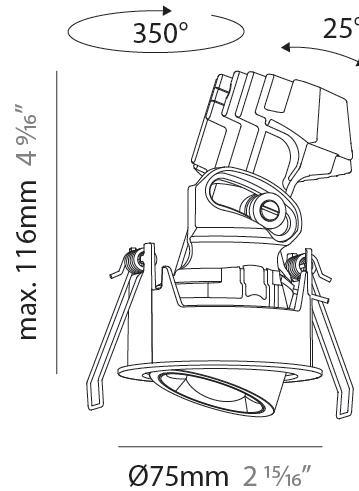

GENERAL

Series: Oiko Pro
Subseries: Oiko Pro Adjustable
Brand: Prolicht
Division: Architectural
Mounting Type: Recessed
Mounting Location: Ceiling
Subcategory: Downlight

PHYSICAL

Shape: Round
Diameter (mm): 75
Diameter (in): 2 ¹⁵/₁₆
Height (mm): 112
Height (in): 4 ⁷/₁₆
Ceiling Thickness (mm): 1 - 25
Ceiling Thickness (in): 1/16 - 1 3/16
Min. Recessing Depth (mm): 120
Min. Recessing Depth (in): 4 ³/₄
Light Distribution: Direct
Weight (kg): 0.276
Fixture Finish: SSR / BKV / CWI / CRY / HAB / UFT / ITA / RUA / FTG / MYG / LOD / PUS / FRO / FUP / KIA / POP / BLS / SPG / MEY / GOH / GUM / CHC / COM / ABZ / JAG / OBR / MOS / ROR
Fixture Material: Aluminum Die Cast
Cut-out Measurements: D. 86mm / 3 3/8"

ELECTRICAL

Lamp Type: LED (Zhaga Standard)
Input Wattage (W): 16
Total Output Wattage (W): 14.6
Dimming: Tri-Mode (Non-Dimming and Phase Dimming (120Vac only) and 0-10V Dimming)
Driver Included: No
Driver Location: Recessed Housing
Driver Type: Constant Current - Universal
Driver Class: Class 2
Input Voltage (V): 120 - 277
Constant Current (MA): 350

LED

Number of LEDs: 1
Color Temperature (°K): 2700 / 3000 / 3500 / 4000
Max. Delivered Lumen (lm): 1067 / 1150 / 1217 / 1220
Nominal Lumen (lm): 1393 / 1501 / 1589 / 1592
CRI: >90 CRI
Lamp Life (hrs): 50000

OPTICAL

Reflector°: 14
Adjustability: Rotational 350° / Tilt 25°

RATINGS AND CERTIFICATIONS

Certified By: Certified for North American Standards
IP rating: IP20