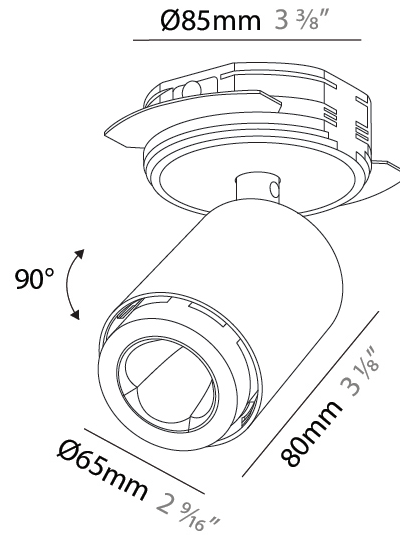

1. To build a product code in our configurator select the specify button on the base model # product page
2. To build a manual product code on this datasheet choose from the options listed below in blue font and add the suffix to the base model #

GENERAL

Series: Oiko Pro
Subseries: Oiko Pro In
Brand: Prolicht
Division: Architectural
Mounting Type: Trimless
Mounting Location: Ceiling
Subcategory: Spots

PHYSICAL

Shape: Cylinder
Diameter (mm): 65
Diameter (in): 2 ⁹/₁₆
Height (mm): 120
Depth (mm): 50
Height (in): 4 ³/₄
Depth (in): 1 ¹⁵/₁₆
Light Distribution: Adjustable / Direct
Fixture Finish: SSR / BKV / CWI / CRY / HAB / UFT / ITA / RUA / FTG / MYG / LOD / PUS / FRO / FUP / KIA / POP / BLS / SPG / MEY / GOH / GUM / CHC / COM / ABZ / JAG / OBR / MOS / ROR
Fixture Material: Aluminum
Cut-out Measurements: 86mm / 3 3/8"

ELECTRICAL

Lamp Type: LED
Input Wattage (W): 19.1
Total Output Wattage (W): 17.3
Driver Included: No
Driver Location: Remote
Driver Type: Constant Current - Universal
Driver Class: Class 2
Input Voltage (V): 120 - 277
Constant Current (MA): 500

LED

Number of LEDs: 1
Color Temperature (°K): 2700 / 3000 / 3500 / 4000
Max. Delivered Lumen (lm): 1510 / 1517 / 1588 / 1603
Nominal Lumen (lm): 2040 / 2050 / 2146 / 2166
CRI: >90 CRI
Lamp Life (hrs): 50000

OPTICAL

Beam Angle: 34
Adjustability: Rotational 350°; Tilt 90°

RATINGS AND CERTIFICATIONS

Certified By: CSA Certified to UL and CSA Standards
IP rating: IP20

PROJECT
TYPE
SPECIFIER
QUANTITY
DATE