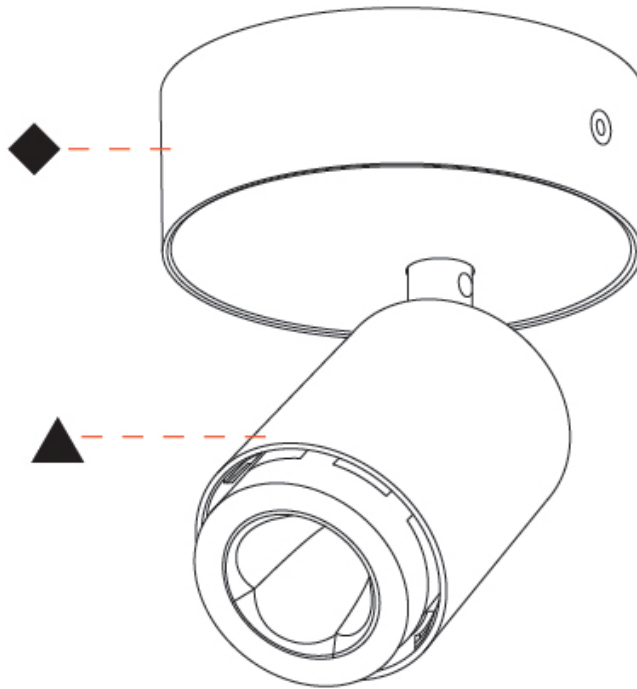

A3D348-

PROJECT	_____
TYPE	_____
SPECIFIER	_____
QUANTITY	_____
DATE	_____