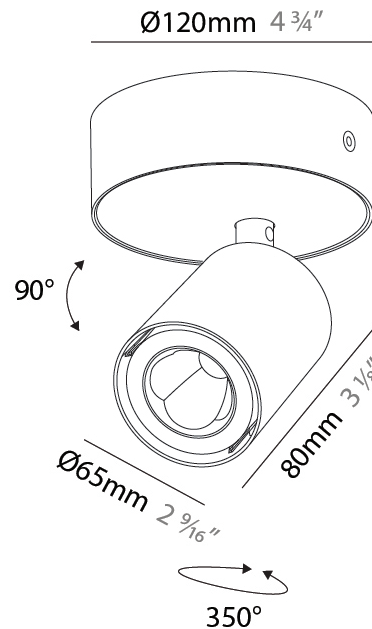

A3D349-

base number   Color   Finishes   Finishes
Temperature   (Diamond)   (Triangle)

PROJECT
TYPE
SPECIFIER
QUANTITY
DATE

1. To build a product code in our configurator select the specify button on the base model # product page
2. To build a manual product code on this datasheet choose from the options listed below in blue font and add the suffix to the base model #

GENERAL

Series: Oiko Pro
Subseries: Oiko Pro In
Brand: Prolicht
Division: Architectural
Mounting Type: Surface
Mounting Location: Ceiling
Subcategory: Spots

PHYSICAL

Shape: Cylinder
Diameter (mm): 65
Diameter (in): 2 ⁵/₁₆
Height (mm): 160
Height (in): 6 ⁵/₁₆
Light Distribution: Adjustable / Direct
Fixture Finish: SSR / BKV / CWI / CRY / HAB / UFT / ITA / RUA / FTG / MYG / LOD / PUS / FRO / FUP / KIA / POP / BLS / SPG / MEY / GOH / GUM / CHC / COM / ABZ / JAG / OBR / MOS / ROR
Fixture Material: Aluminum

ELECTRICAL

Lamp Type: LED
Input Wattage (W): 19.1
Total Output Wattage (W): 17.3
Driver Included: No
Driver Location: Integrated
Driver Type: Constant Current - Universal
Driver Class: Class 2
Input Voltage (V): 120 - 277

LED

Number of LEDs: 1
Color Temperature (°K): 2700 / 3000 / 3500 / 4000
Max. Delivered Lumen (lm): 1510 / 1517 / 1588 / 1603
Nominal Lumen (lm): 2040 / 2050 / 2146 / 2166
CRI: >90 CRI
Lamp Life (hrs): 50000

OPTICAL

Beam Angle: 50
Adjustability: Rotational 350°; Tilt 90°

RATINGS AND CERTIFICATIONS

Certified By: CSA Certified to UL and CSA Standards
IP rating: IP20