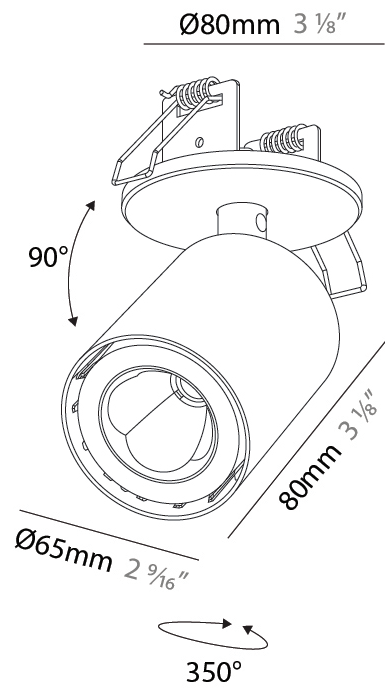

GENERAL

Series: Oiko Pro
Subseries: Oiko Pro In
Brand: Prolicht
Division: Architectural
Mounting Type: Surface
Mounting Location: Ceiling
Subcategory: Spots

PHYSICAL

Shape: Cylinder
Diameter (mm): 65
Diameter (in): 2 ⁹/₁₆
Height (mm): 120
Depth (mm): 50
Height (in): 4 ³/₄
Depth (in): 1 ¹⁵/₁₆
Light Distribution: Adjustable / Direct

Fixture Finish: SSR / BKV / CWI / CRY / HAB / UFT / ITA / RUA / FTG / MYG / LOD / PUS / FRO / FUP / KIA / POP / BLS / SPG / MEY / GOH / GUM / CHC / COM / ABZ / JAG / OBR / MOS / ROR

Fixture Material: Aluminum
Cut-out Measurements: 68mm / 2 11/16"

ELECTRICAL

Lamp Type: LED
Input Wattage (W): 14.4
Total Output Wattage (W): 13.1
Driver Included: No
Driver Location: Remote
Driver Type: Constant Current - Universal
Driver Class: Class 2
Input Voltage (V): 120 - 277
Constant Current (MA): 700

LED

Number of LEDs: 1
Color Temperature (°K): 2700 / 3000 / 3500 / 4000
Max. Delivered Lumen (lm): 1175 - 1381
Nominal Lumen (lm): 1242 - 1460
CRI: >90 CRI
Lamp Life (hrs): 50000

OPTICAL

Beam Angle: 62
Adjustability: Rotational 350°; Tilt 90°

RATINGS AND CERTIFICATIONS

Certified By: CSA Certified to UL and CSA Standards
IP rating: IP20

PROJECT	_____
TYPE	_____
SPECIFIER	_____
QUANTITY	_____
DATE	_____