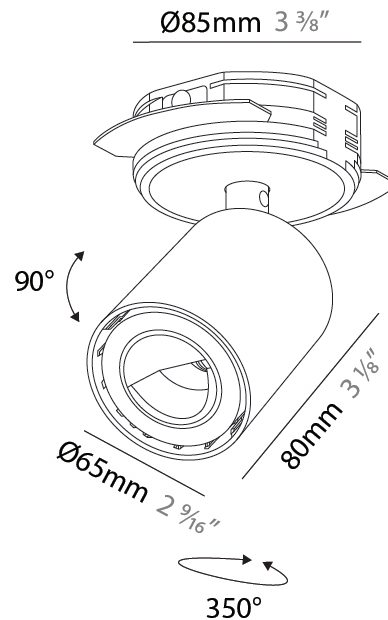

GENERAL

Series: Oiko Pro
Subseries: Oiko Pro In
Brand: Prolicht
Division: Architectural
Mounting Type: Trimless
Mounting Location: Ceiling
Subcategory: Wallwash

PHYSICAL

Shape: Cylinder
Diameter (mm): 65
Diameter (in): 2 ⁹/₁₆
Height (mm): 120
Depth (mm): 50
Height (in): 4 ³/₄
Depth (in): 1 ¹⁵/₁₆
Ceiling Thickness (mm): 10 - 25
Ceiling Thickness (in): 1/16" - 1 3/16"
Light Distribution: Adjustable / Direct
Fixture Finish: SSR / BKV / CWI / CRY / HAB / UFT / ITA / RUA / FTG / MYG / LOD / PUS / FRO / FUP / KIA / POP / BLS / SPG / MEY / GOH / GUM / CHC / COM / ABZ / JAG / OBR / MOS / ROR
Fixture Material: Aluminum
Cut-out Measurements: 86mm / 3 3/8"

ELECTRICAL

Lamp Type: LED
Input Wattage (W): 19.1
Total Output Wattage (W): 17.3
Driver Included: No
Driver Location: Remote
Driver Type: Constant Current - Universal
Driver Class: Class 2
Input Voltage (V): 120 - 277
Constant Current (MA): 500

LED

Number of LEDs: 1
Color Temperature (°K): 2700 / 3000 / 3500 / 4000
Max. Delivered Lumen (lm): 1624 / 1632 / 1708 / 1724
Nominal Lumen (lm): 2040 / 2050 / 2146 / 2166
CRI: >90 CRI
Lamp Life (hrs): 50000

OPTICAL

Adjustability: Rotational 350°; Tilt 90°

RATINGS AND CERTIFICATIONS

Certified By: CSA Certified to UL and CSA Standards
IP rating: IP20