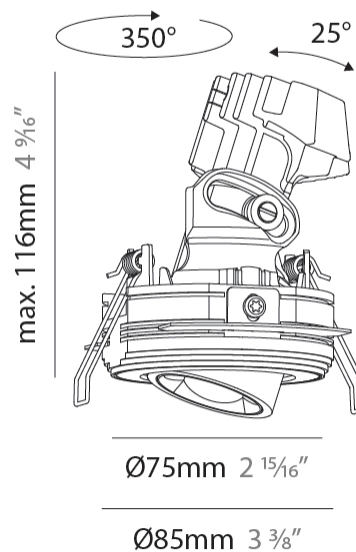

GENERAL

Series: Oiko Pro
Subseries: Oiko Pro Adjustable
Brand: Prolicht
Division: Architectural
Mounting Type: Trimless
Mounting Location: Ceiling
Subcategory: Downlight

PHYSICAL

Shape: Round
Diameter (mm): 75
Diameter (in): 2 ¹⁵/₁₆
Height (mm): 116
Height (in): 4 ⁹/₁₆
Ceiling Thickness (mm): 10 / 12.5 / 15 / 25
Ceiling Thickness (in): 3/8 or 1/2 or 9/16 or 1
Min. Recessing Depth (mm): 125
Min. Recessing Depth (in): 4 ¹⁵/₁₆
Light Distribution: Direct
Fixture Finish: SSR / BKV / CWI / CRY / HAB / UFT / ITA / RUA / FTG / MYG / LOD / PUS / FRO / FUP / KIA / POP / BLS / SPG / MEY / GOH / GUM / CHC / COM / ABZ / JAG / OBR / MOS / ROR
Fixture Material: Aluminum Die Cast
Cut-out Measurements: D. 86mm / 3 3/8"

ELECTRICAL

Lamp Type: LED (Zhaga Standard)
Input Wattage (W): 16
Total Output Wattage (W): 14.6
Dimming: Tri-Mode (Non-Dimming and Phase Dimming (120Vac only) and 0-10V Dimming)
Driver Included: No
Driver Location: Recessed Housing
Driver Type: Constant Current - Universal
Driver Class: Class 2
Input Voltage (V): 120 - 277
Constant Current (MA): 350

LED

Number of LEDs: 1
Color Temperature (°K): 2700 / 3000 / 3500 / 4000
Max. Delivered Lumen (lm): 1067 / 1150 / 1217 / 1220
Nominal Lumen (lm): 1393 / 1501 / 1589 / 1592
CRI: >90 CRI
Lamp Life (hrs): 50000

OPTICAL

Reflector°: 14
Adjustability: Rotational 350° / Tilt 25°

RATINGS AND CERTIFICATIONS

Certified By: Certified for North American Standards
IP rating: IP20