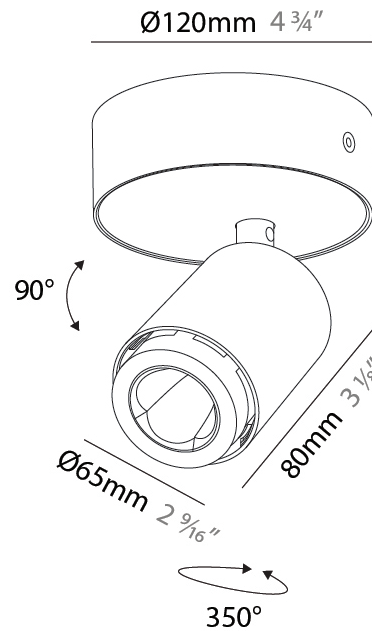

A3D348-

base number   Color   Finishes   Finishes
Temperature   (Diamond)   (Triangle)

1. To build a product code in our configurator select the specify button on the base model # product page
2. To build a manual product code on this datasheet choose from the options listed below in blue font and add the suffix to the base model #

GENERAL

Series: Oiko Pro
Subseries: Oiko Pro In
Brand: Prolicht
Division: Architectural
Mounting Type: Surface
Mounting Location: Ceiling
Subcategory: Spots

PHYSICAL

Shape: Cylinder
Diameter (mm): 65
Diameter (in): 2 ⁹/₁₆
Height (mm): 160
Height (in): 6 ⁵/₁₆
Light Distribution: Adjustable / Direct
Fixture Finish: SSR / BKV / CWI / CRY / HAB / UFT / ITA / RUA / FTG / MYG / LOD / PUS / FRO / FUP / KIA / POP / BLS / SPG / MEY / GOH / GUM / CHC / COM / ABZ / JAG / OBR / MOS / ROR
Fixture Material: Aluminum

ELECTRICAL

Lamp Type: LED
Input Wattage (W): 19.1
Total Output Wattage (W): 17.2
Driver Included: No
Driver Location: Integrated
Driver Type: Constant Current - Universal
Driver Class: Class 2
Input Voltage (V): 120 - 277

LED

Number of LEDs: 1
Color Temperature (°K): 2700 / 3000 / 3500 / 4000
Max. Delivered Lumen (lm): 1510 / 1517 / 1588 / 1603
Nominal Lumen (lm): 2040 / 2050 / 2146 / 2166
CRI: >90 CRI
Lamp Life (hrs): 50000

OPTICAL

Beam Angle: 34
Adjustability: Rotational 350°; Tilt 90°

RATINGS AND CERTIFICATIONS

Certified By: CSA Certified to UL and CSA Standards
IP rating: IP20

PROJECT
TYPE
SPECIFIER
QUANTITY
DATE