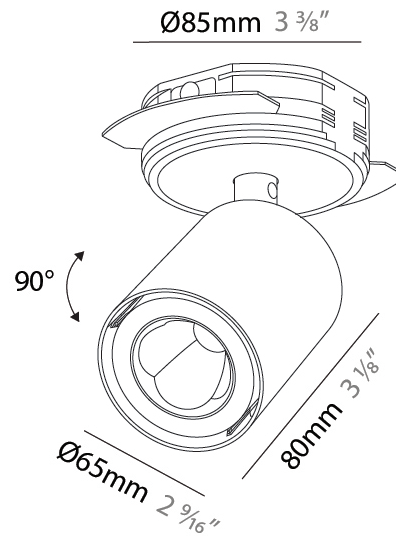

1. To build a product code in our configurator select the specify button on the base model # product page
2. To build a manual product code on this datasheet choose from the options listed below in blue font and add the suffix to the base model #

GENERAL

Series: Oiko Pro
Subseries: Oiko Pro In
Brand: Prolicht
Division: Architectural
Mounting Type: Trimless
Mounting Location: Ceiling
Subcategory: Spots

PHYSICAL

Shape: Cylinder
Diameter (mm): 65
Diameter (in): 2 ⁹/₁₆
Height (mm): 120
Depth (mm): 50
Height (in): 4 ³/₄
Depth (in): 1 ¹⁵/₁₆
Light Distribution: Adjustable / Direct
Fixture Finish: SSR / BKV / CWI / CRY / HAB / UFT / ITA / RUA / FTG / MYG / LOD / PUS / FRO / FUP / KIA / POP / BLS / SPG / MEY / GOH / GUM / CHC / COM / ABZ / JAG / OBR / MOS / ROR
Fixture Material: Aluminum
Cut-out Measurements: 86mm / 3 3/8"

ELECTRICAL

Lamp Type: LED
Input Wattage (W): 19.1
Total Output Wattage (W): 17.3
Driver Included: No
Driver Location: Remote
Driver Type: Constant Current - Universal
Driver Class: Class 2
Input Voltage (V): 120 - 277
Constant Current (MA): 500

LED

Number of LEDs: 1
Color Temperature (°K): 2700 / 3000 / 3500 / 4000
Max. Delivered Lumen (lm): 1656 / 1665 / 1743 / 1759
Nominal Lumen (lm): 2040 / 2050 / 2146 / 2166
CRI: >90 CRI
Lamp Life (hrs): 50000

OPTICAL

Beam Angle: 50
Adjustability: Rotational 350°; Tilt 90°

RATINGS AND CERTIFICATIONS

Certified By: CSA Certified to UL and CSA Standards
IP rating: IP20

PROJECT
TYPE
SPECIFIER
QUANTITY
DATE