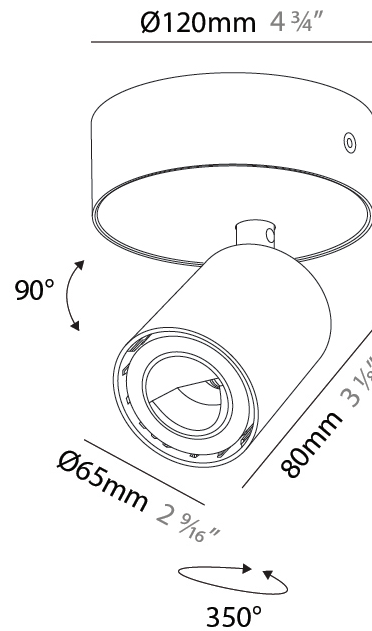

PROJECT
TYPE
SPECIFIER
QUANTITY
DATE

OIKO PRO IN SURFACE

A3D347-

base number	Color	Finishes	Finishes
	Temperature	(Diamond)	(Triangle)

1. To build a product code in our configurator select the specify button on the base model # product page
2. To build a manual product code on this datasheet choose from the options listed below in blue font and add the suffix to the base model #

GENERAL

Series: Oiko Pro
Subseries: Oiko Pro In
Brand: Prolicht
Division: Architectural
Mounting Type: Surface
Mounting Location: Ceiling
Subcategory: Wallwash

PHYSICAL

Shape: Cylinder
Diameter (mm): 65
Diameter (in): 2 ⁹/₁₆
Height (mm): 160
Height (in): 6 ⁵/₁₆
Light Distribution: Adjustable / Direct
Fixture Finish: SSR / BKV / CWI / CRY / HAB / UFT / ITA / RUA / FTG / MYG / LOD / PUS / FRO / FUP / KIA / POP / BLS / SPG / MEY / GOH / GUM / CHC / COM / ABZ / JAG / OBR / MOS / ROR
Fixture Material: Aluminum

ELECTRICAL

Lamp Type: LED
Input Wattage (W): 19.1
Total Output Wattage (W): 17.3
Driver Included: No
Driver Location: Integrated
Driver Type: Constant Current - Universal
Driver Class: Class 2
Input Voltage (V): 120 - 277

LED

Number of LEDs: 1
Color Temperature (°K): 2700 / 3000 / 3500 / 4000
Max. Delivered Lumen (lm): 1624 / 1632 / 1708 / 1724
Nominal Lumen (lm): 2040 / 2050 / 2146 / 2166
CRI: >90 CRI
Lamp Life (hrs): 50000

OPTICAL

Adjustability: Rotational 350°; Tilt 90°

RATINGS AND CERTIFICATIONS

Certified By: CSA Certified to UL and CSA Standards
IP rating: IP20