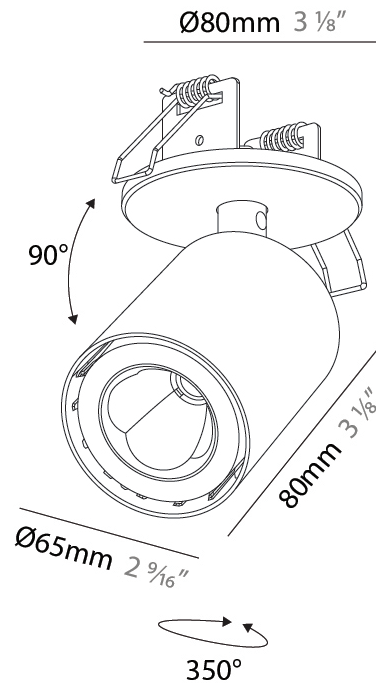

GENERAL

Series: Oiko Pro
Subseries: Oiko Pro In
Brand: Prolicht
Division: Architectural
Mounting Type: Surface
Mounting Location: Ceiling
Subcategory: Spots

PHYSICAL

Shape: Cylinder
Diameter (mm): 65
Diameter (in): 2 ⁹/₁₆
Height (mm): 120
Depth (mm): 50
Height (in): 4 ³/₄
Depth (in): 1 ¹⁵/₁₆

Light Distribution: Adjustable / Direct

Fixture Finish: SSR / BKV / CWI / CRY / HAB / UFT / ITA / RUA / FTG / MYG / LOD / PUS / FRO / FUP / KIA / POP / BLS / SPG / MEY / GOH / GUM / CHC / COM / ABZ / JAG / OBR / MOS / ROR

Fixture Material: Aluminum

Cut-out Measurements: 68mm / 2 11/16"

ELECTRICAL

Lamp Type: LED
Input Wattage (W): 14.4
Total Output Wattage (W): 13.1
Driver Included: No
Driver Location: Remote
Driver Type: Constant Current - Universal
Driver Class: Class 2
Input Voltage (V): 120 - 277
Constant Current (MA): 700

LED

Number of LEDs: 1
Color Temperature (°K): 2700 / 3000 / 3500 / 4000
Max. Delivered Lumen (lm): 1008 - 1186
Nominal Lumen (lm): 1242 - 1460
CRI: >90 CRI
Lamp Life (hrs): 50000

OPTICAL

Beam Angle: 50
Adjustability: Rotational 350°; Tilt 90°

RATINGS AND CERTIFICATIONS

Certified By: CSA Certified to UL and CSA Standards
IP rating: IP20

PROJECT	_____
TYPE	_____
SPECIFIER	_____
QUANTITY	_____
DATE	_____