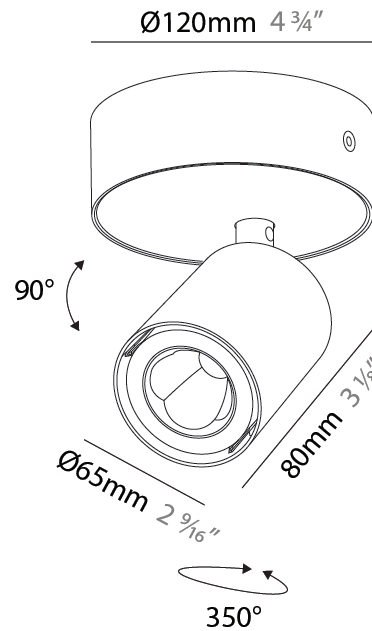

A3D350-

base number   Color   Finishes   Finishes
Temperature   (Diamond)   (Triangle)

1. To build a product code in our configurator select the specify button on the base model # product page
2. To build a manual product code on this datasheet choose from the options listed below in blue font and add the suffix to the base model #

GENERAL

Series: Oiko Pro
Subseries: Oiko Pro In
Brand: Prolicht
Division: Architectural
Mounting Type: Surface
Mounting Location: Ceiling
Subcategory: Spots

PHYSICAL

Shape: Cylinder
Diameter (mm): 65
Diameter (in): 2 ⁹/₁₆
Height (mm): 160
Height (in): 6 ⁵/₁₆
Light Distribution: Adjustable / Direct
Fixture Finish: SSR / BKV / CWI / CRY / HAB / UFT / ITA / RUA / FTG / MYG / LOD / PUS / FRO / FUP / KIA / POP / BLS / SPG / MEY / GOH / GUM / CHC / COM / ABZ / JAG / OBR / MOS / ROR
Fixture Material: Aluminum

ELECTRICAL

Lamp Type: LED
Input Wattage (W): 19.1
Total Output Wattage (W): 17.3
Driver Included: No
Driver Location: Integrated
Driver Type: Constant Current - Universal
Driver Class: Class 2
Input Voltage (V): 120 - 277

LED

Number of LEDs: 1
Color Temperature (°K): 2700 / 3000 / 3500 / 4000
Max. Delivered Lumen (lm): 1656 / 1665 / 1743 / 1759
Nominal Lumen (lm): 2040 / 2050 / 2146 / 2166
CRI: >90 CRI
Lamp Life (hrs): 50000

OPTICAL

Beam Angle: 60
Adjustability: Rotational 350°; Tilt 90°

RATINGS AND CERTIFICATIONS

Certified By: CSA Certified to UL and CSA Standards
IP rating: IP20

PROJECT
TYPE
SPECIFIER
QUANTITY
DATE