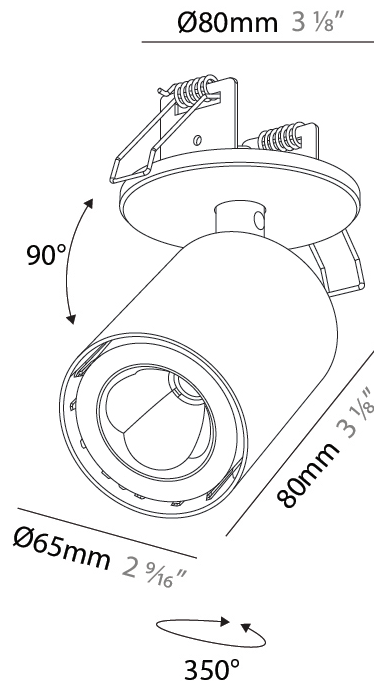

1. To build a product code in our configurator select the specify button on the base model # product page
2. To build a manual product code on this datasheet choose from the options listed below in blue font and add the suffix to the base model #

GENERAL

Series: Oiko Pro
Subseries: Oiko Pro In
Brand: Prolicht
Division: Architectural
Mounting Type: Surface
Mounting Location: Ceiling
Subcategory: Spots

PHYSICAL

Shape: Cylinder
Diameter (mm): 65
Diameter (in): 2 ⁹/₁₆
Height (mm): 120
Depth (mm): 50
Height (in): 4 ³/₄
Depth (in): 1 ¹⁵/₁₆
Light Distribution: Adjustable / Direct
Fixture Finish: SSR / BKV / CWI / CRY / HAB / UFT / ITA / RUA / FTG / MYG / LOD / PUS / FRO / FUP / KIA / POP / BLS / SPG / MEY / GOH / GUM / CHC / COM / ABZ / JAG / OBR / MOS / ROR
Fixture Material: Aluminum
Cut-out Measurements: 68mm / 2 11/16"

ELECTRICAL

Lamp Type: LED
Input Wattage (W): 19
Total Output Wattage (W): 17.3
Driver Included: No
Driver Location: Remote
Driver Type: Constant Current - Universal
Driver Class: Class 2
Input Voltage (V): 120 - 277
Constant Current (MA): 500

LED

Number of LEDs: 1
Color Temperature (°K): 2700 / 3000 / 3500 / 4000
Max. Delivered Lumen (lm): 1656 / 1665 / 1743 / 1759
Nominal Lumen (lm): 2040 / 2050 / 2146 / 2166
CRI: >90 CRI
Lamp Life (hrs): 50000

OPTICAL

Beam Angle: 50
Adjustability: Rotational 350°; Tilt 90°

RATINGS AND CERTIFICATIONS

Certified By: CSA Certified to UL and CSA Standards
IP rating: IP20